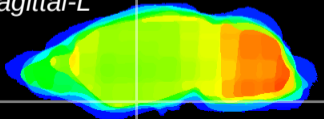

Coronal

Sagittal-R

Sagittal-L

ViBrism: CX05592
Horizontal

S0