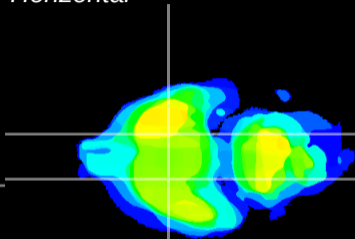

Coronal

Sagittal-R

Sagittal-L

ViBrism: CX05592
Horizontal

S0