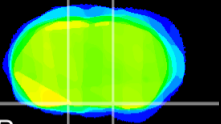

Coronal

Sagittal-R

Sagittal-L

ViBrism: CX05592
Horizontal

S0