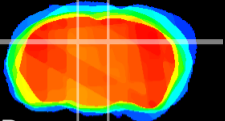

Coronal

Sagittal-R

Sagittal-L

ViBrism: CX05593
Horizontal

DG