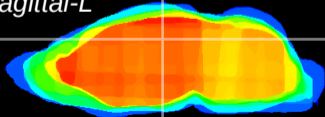

Coronal

Sagittal-R

Sagittal-L

ViBrism: CX05593
Horizontal

DG