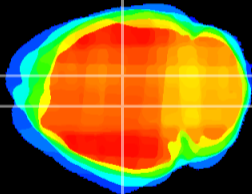

Coronal

Sagittal-R

Sagittal-L

ViBrism: CX05593
Horizontal

DG