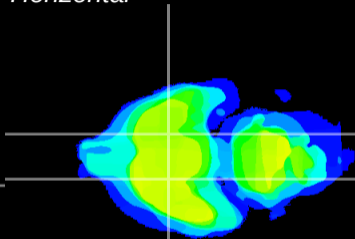

Coronal

Sagittal-R

Sagittal-L

ViBrism: CX05594
Horizontal

S0