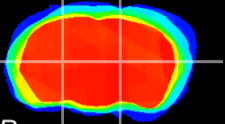

Coronal

Sagittal-R

Sagittal-L

ViBrism: CX05595
Horizontal

VPM/VPL