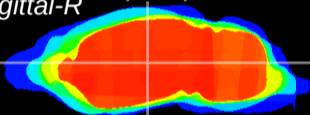

Coronal

Sagittal-R

Sagittal-L

ViBrism: CX05595
Horizontal

VPM/VPL