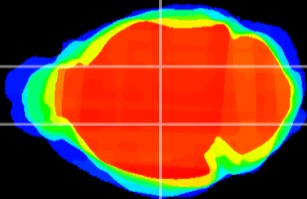

Coronal

Sagittal-R

Sagittal-L

ViBrism: CX05595
Horizontal

VPM/VPL