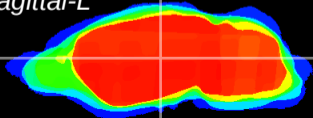

Coronal

Sagittal-R

Sagittal-L

ViBrism: CX05595
Horizontal

VPM/VPL