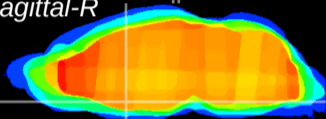

Coronal

Sagittal-R

Sagittal-L

ViBrism: CX05596
Horizontal

MPA