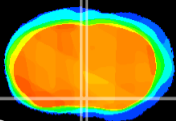

Coronal

Sagittal-R

Sagittal-L

ViBrism: CX05596
Horizontal

MPA