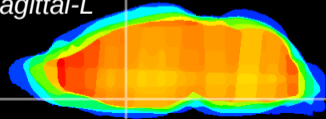

Coronal

Sagittal-R

Sagittal-L

ViBrism: CX05596
Horizontal

MPA