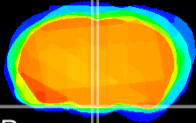

Coronal

Sagittal-R

Sagittal-L

ViBrism: CX05597
Horizontal

Arc