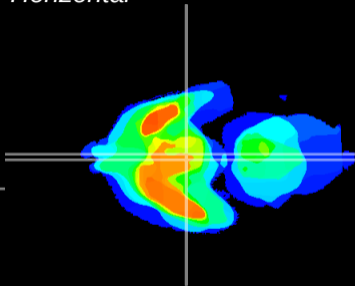

Coronal

Sagittal-R

Sagittal-L

ViBrism: CX05597
Horizontal

Arc