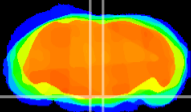

Coronal

Sagittal-R

Sagittal-L

ViBrism: CX05606
Horizontal

Pn