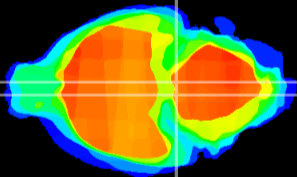

Coronal

Sagittal-R

Sagittal-L

ViBrism: CX05606
Horizontal

Pn