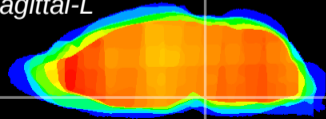

Coronal

Sagittal-R

Sagittal-L

ViBrism: CX05606
Horizontal

Pn