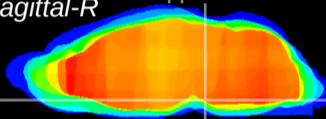

Coronal

Sagittal-R

Sagittal-L

ViBrism: CX05606
Horizontal

Pn