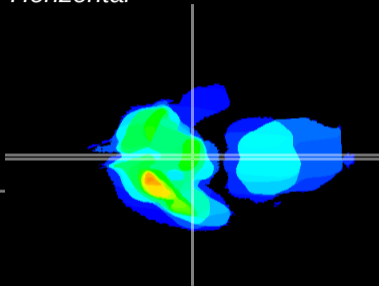

Coronal

Sagittal-R

Sagittal-L

ViBrism: CX05607
Horizontal

ME