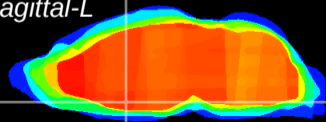

Coronal

Sagittal-R

Sagittal-L

ViBriSM: CX05611  
Horizontal

MPA