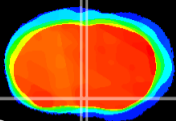

Coronal

Sagittal-R

Sagittal-L

ViBriSM: CX05611  
Horizontal

MPA