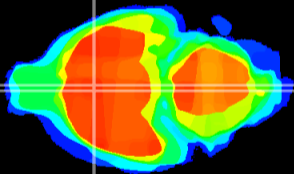

Coronal

Sagittal-R

Sagittal-L

ViBriSM: CX05611  
Horizontal

MPA