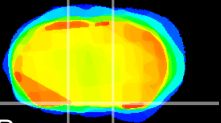

Coronal

Sagittal-R

Sagittal-L

ViBrism: CX05618
Horizontal

S0