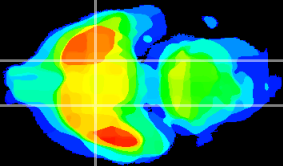

Coronal

Sagittal-R

Sagittal-L

ViBrism: CX05618
Horizontal

S0