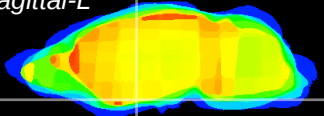

Coronal

Sagittal-R

Sagittal-L

ViBrism: CX05618
Horizontal

S0