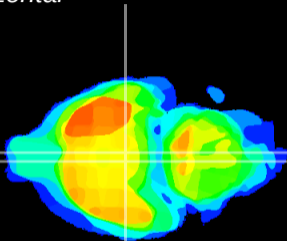

Coronal

Sagittal-R

Sagittal-L

ViBrism: CX05618
Horizontal

VMH