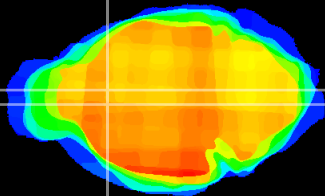

Coronal

Sagittal-R

Sagittal-L

ViBrism: CX05621
Horizontal

LS