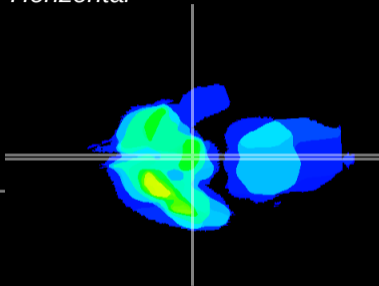

Coronal

Sagittal-R

Sagittal-L

ViBrism: CX05623
Horizontal

ME