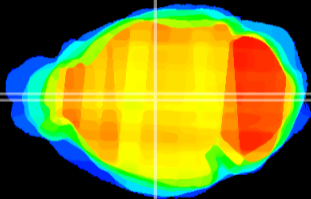

Coronal

Sagittal-R

Sagittal-L

ViBrism: CX05630
Horizontal

MD