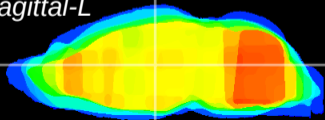

Coronal

Sagittal-R

Sagittal-L

ViBrism: CX05630
Horizontal

MD