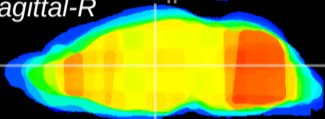

Coronal

Sagittal-R

Sagittal-L

ViBrism: CX05630
Horizontal

MD