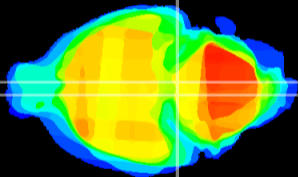

Coronal

Sagittal-R

Sagittal-L

ViBrism: CX05630
Horizontal

Pn