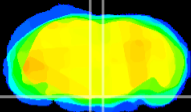

Coronal

Sagittal-R

Sagittal-L

ViBrism: CX05630
Horizontal

Pn