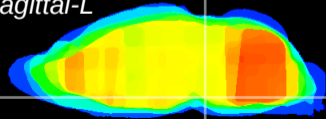

Coronal

Sagittal-R

Sagittal-L

ViBrism: CX05630
Horizontal

Pn