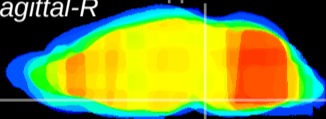

Coronal

Sagittal-R

Sagittal-L

ViBrism: CX05630
Horizontal

Pn