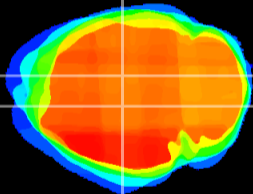

Coronal

Sagittal-R

Sagittal-L

ViBrism: CX05638
Horizontal

DG