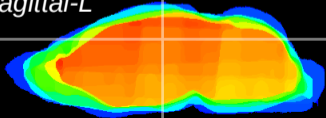

Coronal

Sagittal-R

Sagittal-L

ViBrism: CX05638
Horizontal

DG