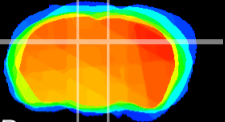

Coronal

Sagittal-R

Sagittal-L

ViBrism: CX05638
Horizontal

DG