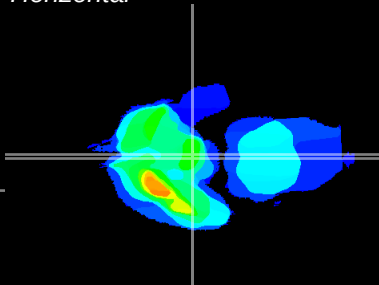

Coronal

Sagittal-R

Sagittal-L

ViBrism: CX05643
Horizontal

ME