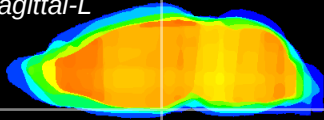

Coronal

Sagittal-R

Sagittal-L

ViBrism: CX05643
Horizontal

ME