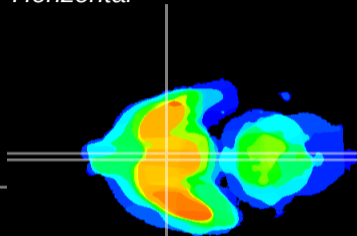

Coronal

Sagittal-R

Sagittal-L

ViBriSM: CX05643
Horizontal

SCN