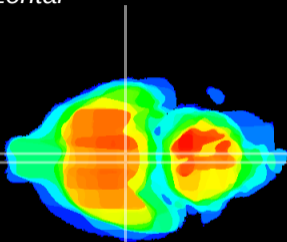

Coronal

Sagittal-R

Sagittal-L

ViBrism: CX05645
Horizontal

VMH