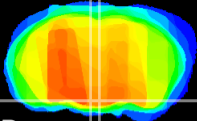

Coronal

Sagittal-R

Sagittal-L

ViBrism: CX05645
Horizontal

VMH