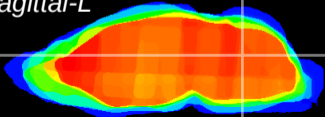

Coronal

Sagittal-R

Sagittal-L

ViBrism: CX05653
Horizontal

Cb nucleus