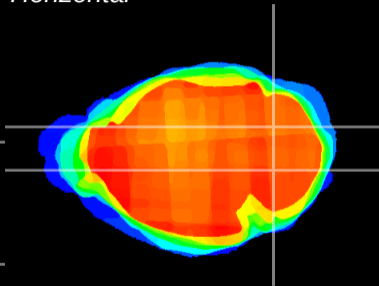

Coronal

Sagittal-R

Sagittal-L

ViBrism: CX05653
Horizontal

Cb nucleus