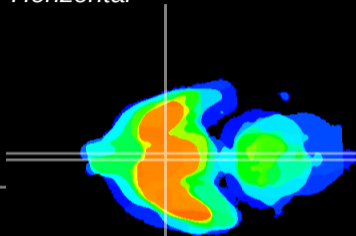

Coronal

Sagittal-R

Sagittal-L

ViBriSm: CX05654
Horizontal

SCN