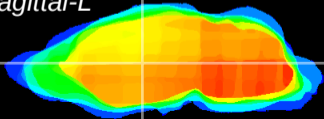

Coronal

Sagittal-R

Sagittal-L

ViBriSM: CX05660
Horizontal

VA/VL