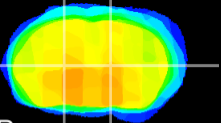

Coronal

Sagittal-R

Sagittal-L

ViBriSM: CX05660
Horizontal

VA/VL