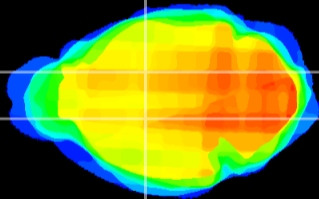

Coronal

Sagittal-R

Sagittal-L

ViBriSM: CX05660
Horizontal

VA/VL