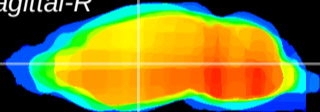

Coronal

Sagittal-R

Sagittal-L

ViBriSM: CX05660
Horizontal

VA/VL