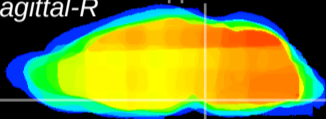

Coronal

Sagittal-R

Sagittal-L

ViBrism: CX05662
Horizontal

Pn