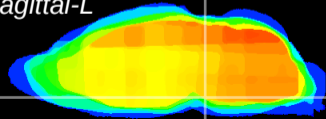

Coronal

Sagittal-R

Sagittal-L

ViBrism: CX05662
Horizontal

Pn