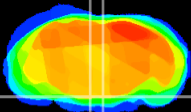

Coronal

Sagittal-R

Sagittal-L

ViBrism: CX05662
Horizontal

Pn