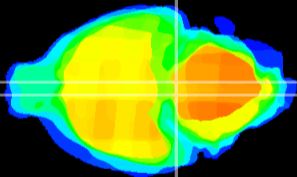

Coronal

Sagittal-R

Sagittal-L

ViBrism: CX05662
Horizontal

Pn