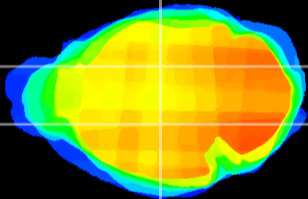

Coronal

Sagittal-R

Sagittal-L

ViBrism: CX05662
Horizontal

VPM/VPL