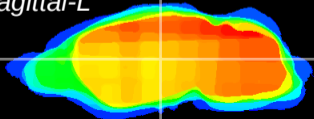

Coronal

Sagittal-R

Sagittal-L

ViBrism: CX05662
Horizontal

VPM/VPL