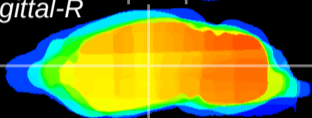

Coronal

Sagittal-R

Sagittal-L

ViBrism: CX05662
Horizontal

VPM/VPL