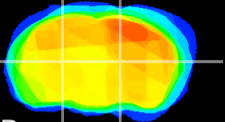

Coronal

Sagittal-R

Sagittal-L

ViBrism: CX05662
Horizontal

VPM/VPL