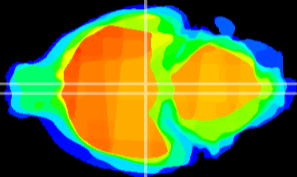

Coronal

Sagittal-R

Sagittal-L

ViBrism: CX05668
Horizontal

M