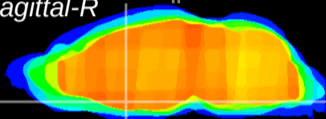

Coronal

Sagittal-R

Sagittal-L

ViBrism: CX05670
Horizontal

MPA