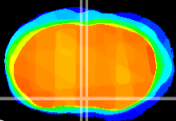

Coronal

Sagittal-R

Sagittal-L

ViBrism: CX05670
Horizontal

MPA