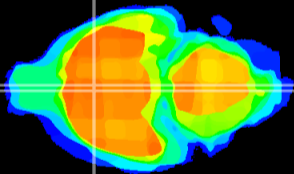

Coronal

Sagittal-R

Sagittal-L

ViBrism: CX05670
Horizontal

MPA