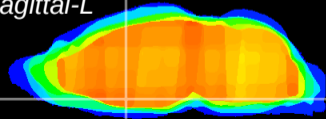

Coronal

Sagittal-R

Sagittal-L

ViBrism: CX05670
Horizontal

MPA