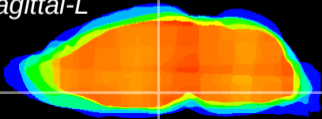

Coronal

Sagittal-R

Sagittal-L

ViBrism: CX05671
Horizontal

DM