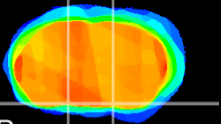

Coronal

Sagittal-R

Sagittal-L

ViBrism: CX05672
Horizontal

S0