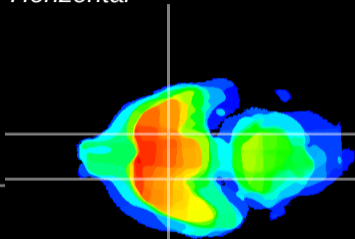

Coronal

Sagittal-R

Sagittal-L

ViBrism: CX05672
Horizontal

S0