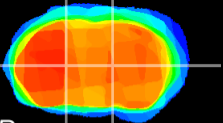

Coronal

Sagittal-R

Sagittal-L

ViBrisM: CX05678
Horizontal

VA/VL