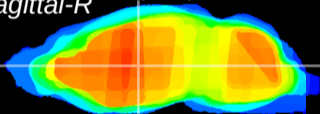

Coronal

Sagittal-R

Sagittal-L

ViBrisM: CX05678
Horizontal

VA/VL