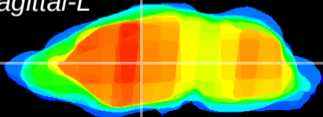

Coronal

Sagittal-R

Sagittal-L

ViBrisM: CX05678
Horizontal

VA/VL