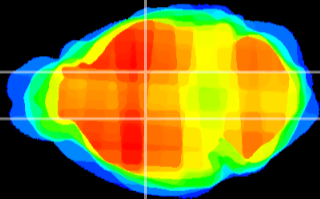

Coronal

Sagittal-R

Sagittal-L

ViBrisM: CX05678
Horizontal

VA/VL