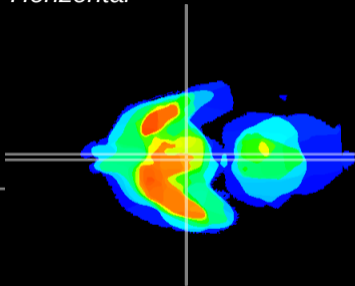

Coronal

Sagittal-R

Sagittal-L

ViBrism: CX05687
Horizontal

Arc