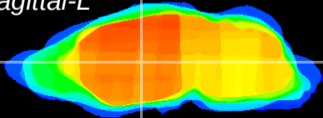

Coronal

Sagittal-R

Sagittal-L

ViBrism: CX05691  
Horizontal

VA/VL