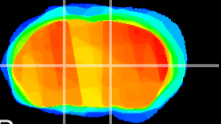

Coronal

Sagittal-R

Sagittal-L

ViBrism: CX05691  
Horizontal

VA/VL