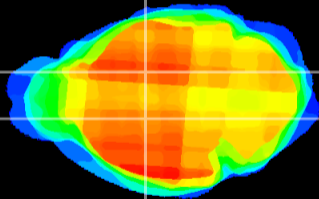

Coronal

Sagittal-R

Sagittal-L

ViBrism: CX05691  
Horizontal

VA/VL