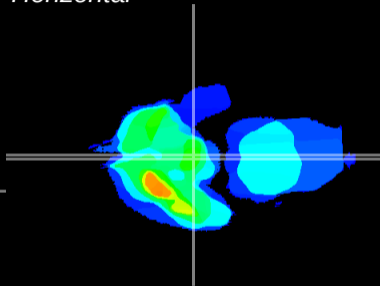

Coronal

Sagittal-R

Sagittal-L

ViBrism: CX05695
Horizontal

ME