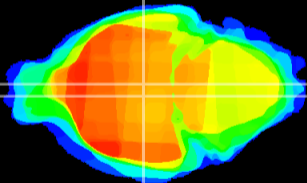

Coronal

Sagittal-R

Sagittal-L

ViBrism: CX05699
Horizontal

DM