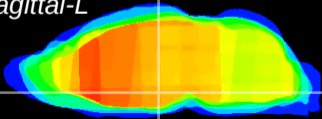

Coronal

Sagittal-R

Sagittal-L

ViBrism: CX05699
Horizontal

DM