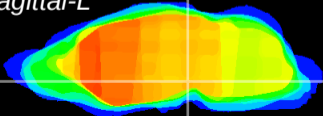

Coronal

Sagittal-R

Sagittal-L

ViBrism: CX05699
Horizontal

SN