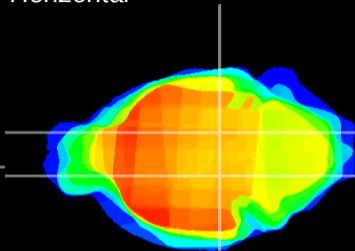

Coronal

Sagittal-R

Sagittal-L

ViBrism: CX05699
Horizontal

SN