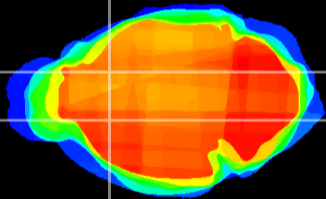

Coronal

Sagittal-R

Sagittal-L

ViBris: CX05700
Horizontal

CPU medial