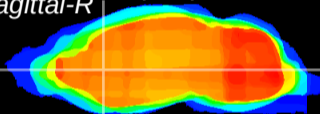

Coronal

Sagittal-R

Sagittal-L

ViBris: CX05700
Horizontal

CPU medial