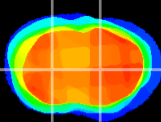

Coronal

Sagittal-R

Sagittal-L

ViBris: CX05700
Horizontal

CPU medial