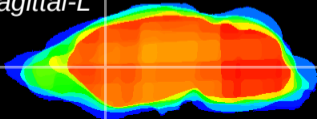

Coronal

Sagittal-R

Sagittal-L

ViBris: CX05700
Horizontal

CPU medial