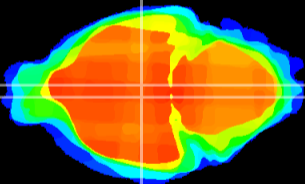

Coronal

Sagittal-R

Sagittal-L

ViBrism: CX05702
Horizontal

DM