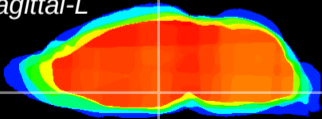

Coronal

Sagittal-R

Sagittal-L

ViBrism: CX05702
Horizontal

DM