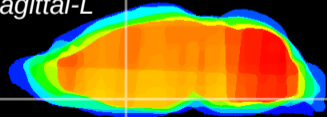

Coronal

Sagittal-R

Sagittal-L

ViBrism: CX05707
Horizontal

MPA