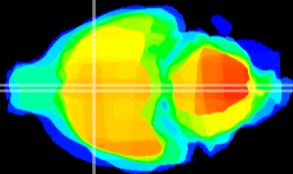

Coronal

Sagittal-R

Sagittal-L

ViBrism: CX05707
Horizontal

MPA