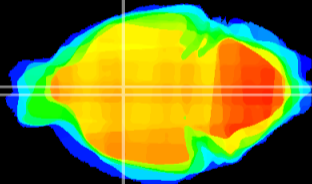

Coronal

Sagittal-R

Sagittal-L

ViBrism: CX05707
Horizontal

Pa