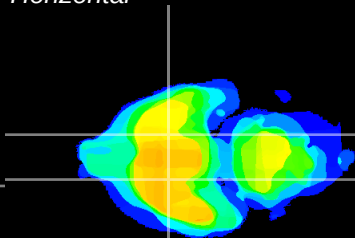

Coronal

Sagittal-R

Sagittal-L

ViBrism: CX05707
Horizontal

S0