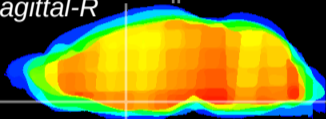

Coronal

Sagittal-R

Sagittal-L

ViBriSM: CX05710
Horizontal

MPA