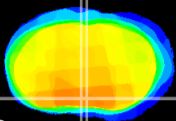

Coronal

Sagittal-R

Sagittal-L

ViBriSM: CX05710
Horizontal

MPA