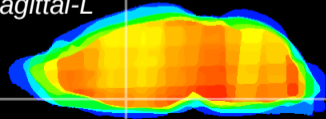

Coronal

Sagittal-R

Sagittal-L

ViBriSM: CX05710
Horizontal

MPA