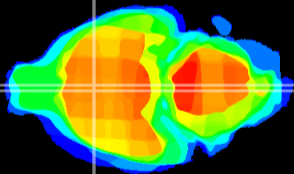

Coronal

Sagittal-R

Sagittal-L

ViBriSM: CX05710
Horizontal

MPA