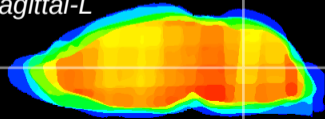

Coronal

Sagittal-R

Sagittal-L

ViBrism: CX05710
Horizontal

MVe