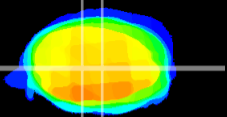

Coronal

Sagittal-R

Sagittal-L

ViBrism: CX05710
Horizontal

MVe