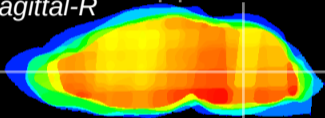

Coronal

Sagittal-R

Sagittal-L

ViBrism: CX05710
Horizontal

MVe