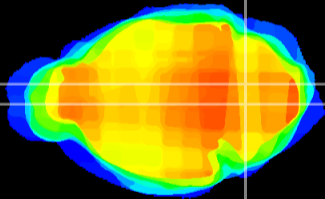

Coronal

Sagittal-R

Sagittal-L

ViBrism: CX05710
Horizontal

MVe