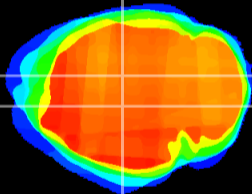

Coronal

Sagittal-R

Sagittal-L

ViBrism: CX05711
Horizontal

DG