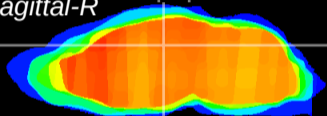

Coronal

Sagittal-R

Sagittal-L

ViBrism: CX05711
Horizontal

DG