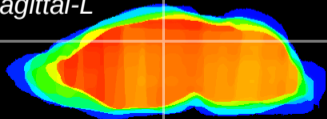

Coronal

Sagittal-R

Sagittal-L

ViBrism: CX05711
Horizontal

DG