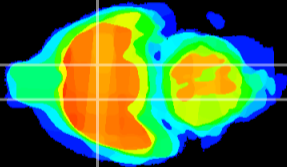

Coronal

Sagittal-R

Sagittal-L

ViBrism: CX05711
Horizontal

LH