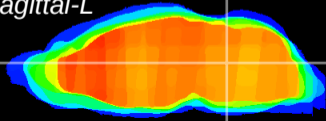

Coronal

Sagittal-R

Sagittal-L

ViBrism: CX05711
Horizontal

Tg