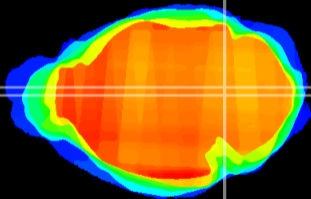

Coronal

Sagittal-R

Sagittal-L

ViBrism: CX05711
Horizontal

Tg