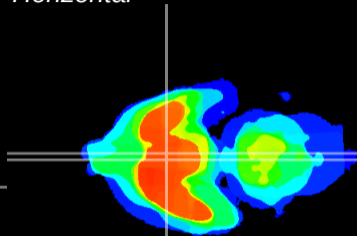

Coronal

Sagittal-R

Sagittal-L

ViBrism: CX05712
Horizontal

SCN