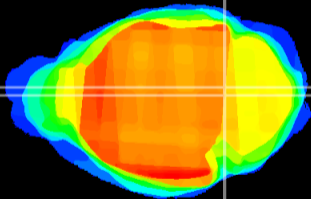

Coronal

Sagittal-R

Sagittal-L

ViBrism: CX05713
Horizontal

Tg