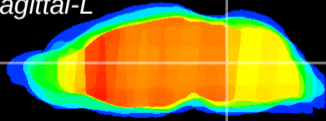

Coronal

Sagittal-R

Sagittal-L

ViBrism: CX05713
Horizontal

Tg