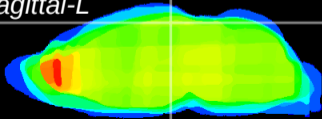

Coronal

Sagittal-R

Sagittal-L

ViBrism: CX05718
Horizontal

RS