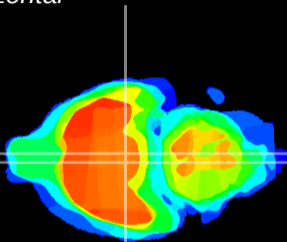

Coronal

Sagittal-R

Sagittal-L

ViBrism: CX05721
Horizontal

VMH