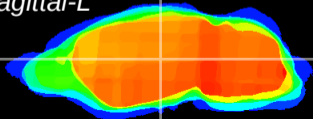

Coronal

Sagittal-R

Sagittal-L

ViBrism: CX05724
Horizontal

VPM/VPL