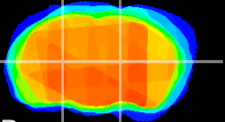

Coronal

Sagittal-R

Sagittal-L

ViBrism: CX05724
Horizontal

VPM/VPL