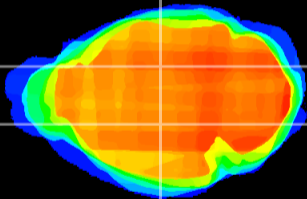

Coronal

Sagittal-R

Sagittal-L

ViBrism: CX05724
Horizontal

VPM/VPL