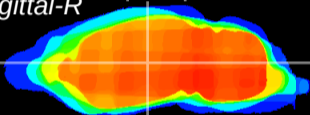

Coronal

Sagittal-R

Sagittal-L

ViBrism: CX05724
Horizontal

VPM/VPL