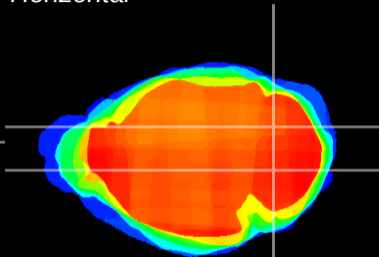

Coronal

Sagittal-R

Sagittal-L

ViBrism: CX05727  
Horizontal

Cb nucleus